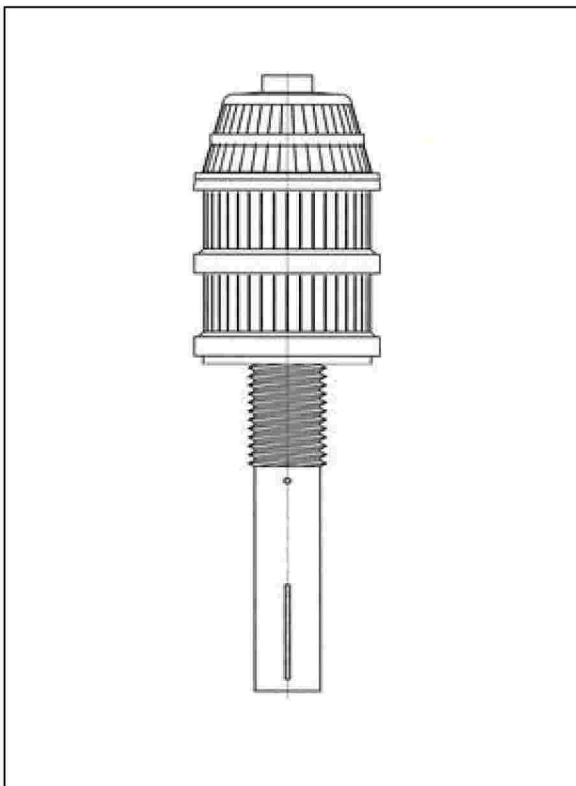

Typ TA

Basket filter nozzle Type TA

L2 = Standard 120 mm inkl. Gewinde
= Standard 120 mm incl. thread
= Standard 120 mm incl. filetage
= Standard 120 mm incl. rosca

B = 20 mm
C = 17 mm

Typ TA

Schlitz Slots Fentes Ranuras Aberturas

| Anzahl | Breite | Länge | |
|--------|--------|-------|-------------------------|
| 120 | 0,2 | 64 | = 15,36 cm ² |
| 120 | 0,3 | 64 | = 23,04 cm ² |

Gewinde Thread Filetage Rosca

| TYP | | A (mm) | L1 (mm) | | | | | | | | | | | |
|-------|------------------|--------|---------|----|----|----|----|----|----|----|----|----|----|----|
| | | | 14 | 15 | 18 | 20 | 25 | 30 | 40 | 50 | 60 | 65 | 70 | 80 |
| | METRIC | | | | | | | | | | | | | |
| S 1 | M 24 | 24 | | ✓ | | ✓ | | ✓ | ✓ | ✓ | ✓ | | | |
| S 2 f | M 27 x 2,0 | 27 | | | | | | | | | ✓ | | | |
| S 2 g | M 27 x 2,5 | 27 | | | | | | ✓ | ✓ | ✓ | ✓ | | | |
| S 3 | M 30 | 30 | | | | | | ✓ | | | ✓ | | | |
| | WITHWORTH | | | | | | | | | | | | | |
| S 10 | 1" | 25,4 | | | | ✓ | ✓ | ✓ | ✓ | ✓ | ✓ | | | |
| S 19 | 1 1/8" | 28,6 | | ✓ | | | | | | | | | | |
| S 4 | 1 1/4" | 31,8 | | | | ✓ | ✓ | ✓ | ✓ | ✓ | ✓ | | | ✓ |
| S 9 | 1 3/8" | 34,9 | | ✓ | | | | ✓ | | | | | | |
| | BSP GAZ | | | | | | | | | | | | | |
| S 5 | R 3/4" | 26,4 | | | | ✓ | | ✓ | ✓ | ✓ | ✓ | | | |
| S 17 | R 7/8" | 30,2 | | | | | | | ✓ | | | | | |
| S 8 | R 1" | 33,2 | ✓ | | ✓ | ✓ | ✓ | ✓ | ✓ | ✓ | ✓ | | ✓ | ✓ |

Polsterrohr Tube Tuyau Tubo

| | |
|----|-------------|
| L2 | nach Wunsch |
|----|-------------|

Material / material / matériau / materiale / material:

| | | |
|------------|------------|-------------|
| PPN | PPH | PVDF |
|------------|------------|-------------|