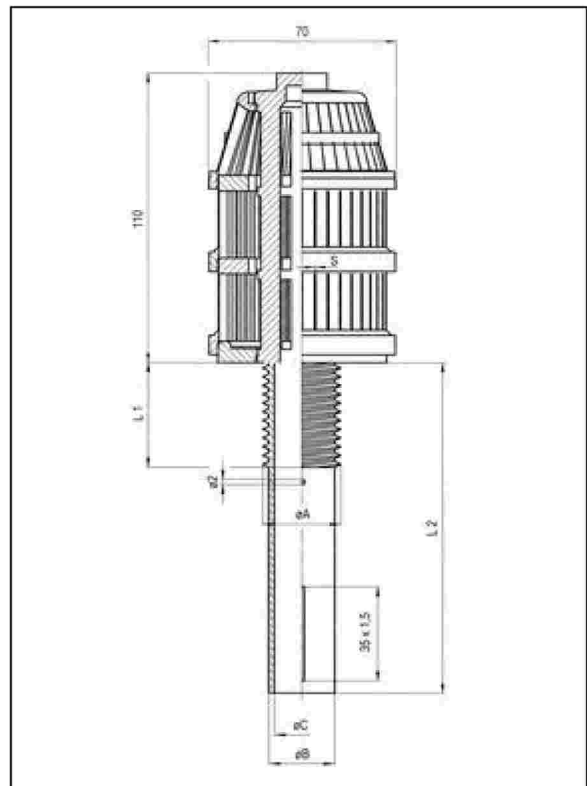

Typ TA

Basket filter nozzle Type TA

L2 = Standard 120 mm inkl. Gewinde
= Standard 120 mm incl. thread
= Standard 120 mm incl. filetage
= Standard 120 mm incl. rosca

B = 20 mm
C = 17 mm

Typ TA

Schlitz Slots Fentes Ranuras Aberturas

| Anzahl | Breite | Länge | |
|--------|--------|-------|-------------------------|
| 120 | 0,2 | 64 | = 15,36 cm ² |
| 120 | 0,3 | 64 | = 23,04 cm ² |

Gewinde Thread Filetage Rosca

| TYP | | A (mm) | L1 (mm) | | | | | | | | | | | |
|-------|------------------|--------|---------|----|----|----|----|----|----|----|----|----|----|----|
| | | | 14 | 15 | 18 | 20 | 25 | 30 | 40 | 50 | 60 | 65 | 70 | 80 |
| | METRIC | | | | | | | | | | | | | |
| S 1 | M 24 | 24 | | ✓ | | ✓ | | ✓ | ✓ | ✓ | ✓ | | | |
| S 2 f | M 27 x 2,0 | 27 | | | | | | | | | ✓ | | | |
| S 2 g | M 27 x 2,5 | 27 | | | | | | ✓ | ✓ | ✓ | ✓ | | | |
| S 3 | M 30 | 30 | | | | | | ✓ | | | ✓ | | | |
| | WITHWORTH | | | | | | | | | | | | | |
| S 10 | 1" | 25,4 | | | | ✓ | ✓ | ✓ | ✓ | ✓ | ✓ | | | |
| S 19 | 1 1/8" | 28,6 | | ✓ | | | | | | | | | | |
| S 4 | 1 1/4" | 31,8 | | | | ✓ | ✓ | ✓ | ✓ | ✓ | ✓ | | | ✓ |
| S 9 | 1 3/8" | 34,9 | | ✓ | | | | ✓ | | | | | | |
| | BSP GAZ | | | | | | | | | | | | | |
| S 5 | R 3/4" | 26,4 | | | | ✓ | | ✓ | ✓ | ✓ | ✓ | | | |
| S 17 | R 7/8" | 30,2 | | | | | | | ✓ | | | | | |
| S 8 | R 1" | 33,2 | ✓ | | ✓ | ✓ | ✓ | ✓ | ✓ | ✓ | ✓ | | ✓ | ✓ |