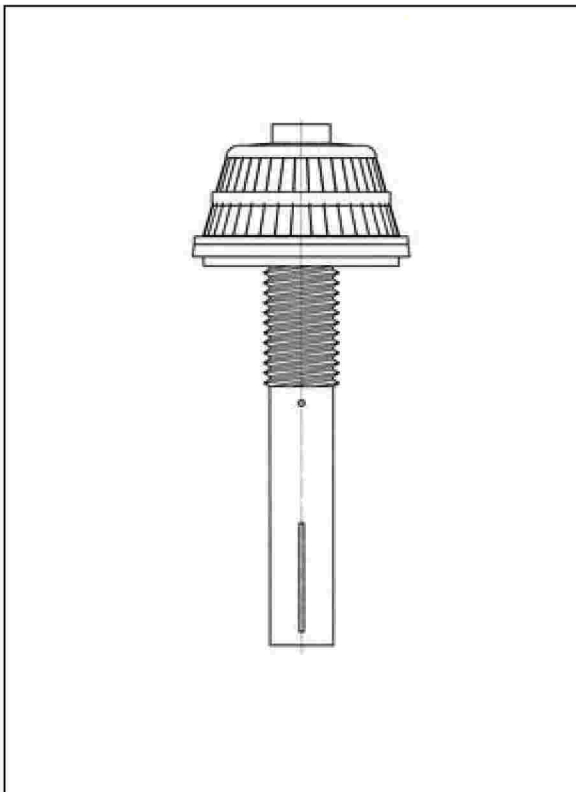

Typ A

Basket filter nozzles Type A

L2 = Standard 120 mm inkl. Gewinde
= Standard 120 mm incl. thread
= Standard 120 mm incl. filetage
= Standard 120 mm incl. rosca

B = 21 mm / 20 mm / 17 mm
C = 18 mm / 16 mm / 14 mm

Typ A

Schlitz Slots Fentes Ranuras Aberturas

Anzahl	Breite	Länge	
40	0,2	24	= 1,92 cm ²
40	0,3	24	= 2,88 cm ²
36	0,5	24	= 4,32 cm ²
22	0,8	24	= 4,22 cm ²
36	1,0	24	= 8,64 cm ²
36	1,2	24	= 10,37 cm ²
30	2,0	24	= 14,40 cm ²

Gewinde Thread Filetage Rosca

TYP		A (mm)	L1 (mm)											
			METRIC	14	15	18	20	25	30	40	50	60	65	70
A 11 f	M 20 x 1,5	20				✓	✓	✓	✓	✓	✓			
A 11 g	M 20 x 2,5	20				✓		✓	✓	✓	✓	✓		
A 22 f	M 22 x 1,5	22								✓				
A 22 g	M 22 x 2,0	22						✓	✓					
A 1	M 24	24		✓		✓		✓	✓	✓	✓			
A 2 f	M 27 x 2,0	27									✓			
A 2 g	M 27 x 2,5	27						✓	✓	✓	✓			
A 3	M 30	30						✓			✓			
WITHWORTH														
A 15	¾"	19,1						✓						
A 7	⅞"	22,2				✓		✓	✓					
A 10	1"	25,4				✓	✓	✓	✓	✓	✓			
A 19	1 ⅛"	28,6		✓										
A 4	1 ¼"	31,8				✓	✓	✓	✓	✓	✓			✓
A 9	1 ⅜"	34,9		✓				✓						
BSP GAZ														
A 12	R ½"	21,0				✓		✓	✓	✓				
A 5	R ¾"	26,4				✓		✓	✓	✓	✓			
A 17	R ⅞"	30,2							✓					
A 8	R 1"	33,2	✓		✓	✓	✓	✓	✓	✓	✓		✓	✓