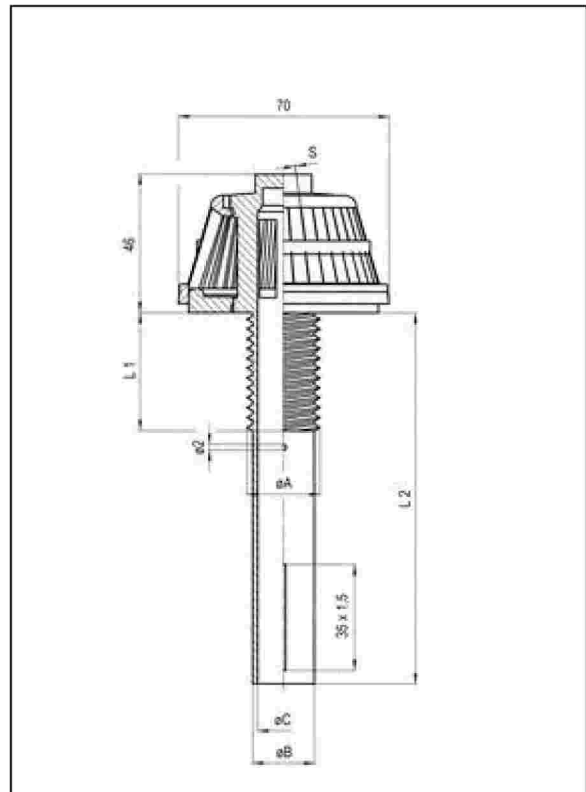

Typ A

Basket filter nozzles Type A

L2 = Standard 120 mm inkl. Gewinde
= Standard 120 mm incl. thread
= Standard 120 mm incl. filetage
= Standard 120 mm incl. rosca

B = 21 mm / 20 mm / 17 mm
C = 18 mm / 16 mm / 14 mm

Typ A

Schlitz Slots Fentes Ranuras Aberturas

Anzahl	Breite	Länge	
40	0,2	24	= 1,92 cm ²
40	0,3	24	= 2,88 cm ²
36	0,5	24	= 4,32 cm ²
22	0,8	24	= 4,22 cm ²
36	1,0	24	= 8,64 cm ²
36	1,2	24	= 10,37 cm ²
30	2,0	24	= 14,40 cm ²

Gewinde Thread Filetage Rosca

TYP		A (mm)	L1 (mm)											
			METRIC	14	15	18	20	25	30	40	50	60	65	70
A 11 f	M 20 x 1,5	20				✓	✓	✓	✓	✓	✓			
A 11 g	M 20 x 2,5	20				✓		✓	✓	✓	✓	✓		
A 22 f	M 22 x 1,5	22								✓				
A 22 g	M 22 x 2,0	22						✓	✓					
A 1	M 24	24		✓		✓		✓	✓	✓	✓			
A 2 f	M 27 x 2,0	27									✓			
A 2 g	M 27 x 2,5	27						✓	✓	✓	✓			
A 3	M 30	30						✓			✓			
WITHWORTH														
A 15	¾"	19,1						✓						
A 7	⅞"	22,2				✓		✓	✓					
A 10	1"	25,4				✓	✓	✓	✓	✓	✓			
A 19	1 ⅛"	28,6		✓										
A 4	1 ¼"	31,8				✓	✓	✓	✓	✓	✓			✓
A 9	1 ⅜"	34,9		✓				✓						
BSP GAZ														
A 12	R ½"	21,0				✓		✓	✓	✓				
A 5	R ¾"	26,4				✓		✓	✓	✓	✓			
A 17	R ⅞"	30,2							✓					
A 8	R 1"	33,2	✓		✓	✓	✓	✓	✓	✓	✓		✓	✓